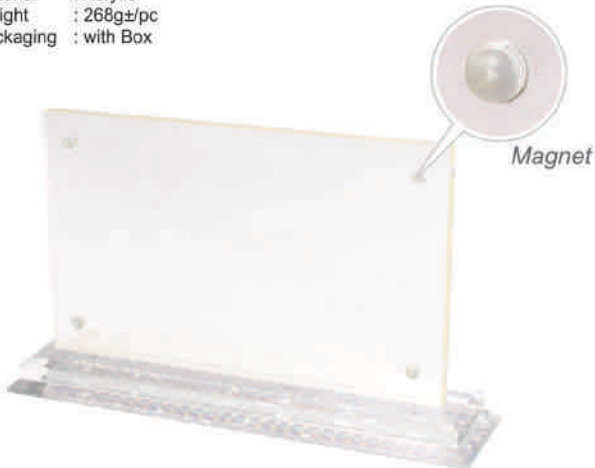

ACY 501

Acrylic Display

Size : 10cm (H) x 17cm (L)
Material : Acrylic
Weight : 268g±/pc
Packaging : with Box