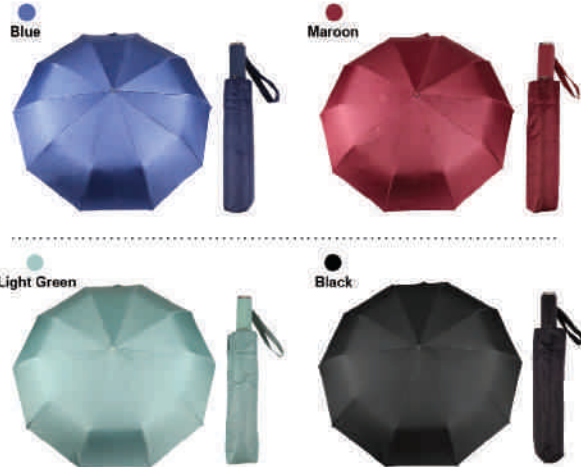

Size : 22 inch  
 Material : Black Coated  
 Weight : 429g±/pc  
 Printing :  

Single Button Push for Auto Open / Close

Available in 4 different colours:

**PREMIUM  
PRODUCT**

**UM 1465**

**Umbrella**

Size : 27" (inch)  
 Material : Black Coated  
 Weight : 602g±/pc  
 Packaging : with Pouch + OPP Bag  
 Printing :   