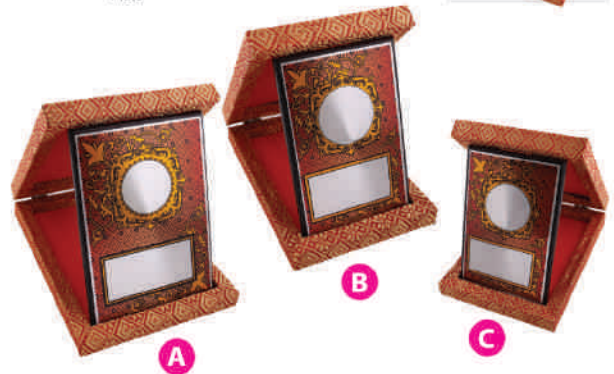

BWP 2879

Velvet Box

Size : [A] 7"(W) x 9"(H)
: [B] 6"(W) x 8"(H)
: [C] 5"(W) x 7"(H)
Material : Velvet
Colour : Red
Weight : [A] 502g±/pc / [B] 489g±/pc / [C] 254g±/pc
Printing :