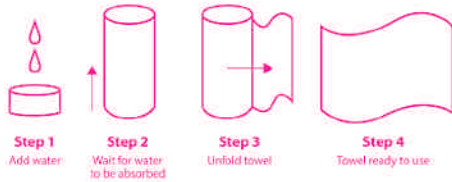

## Magic Towel

---

Material : Cotton  
Weight : 20-32g±/pc