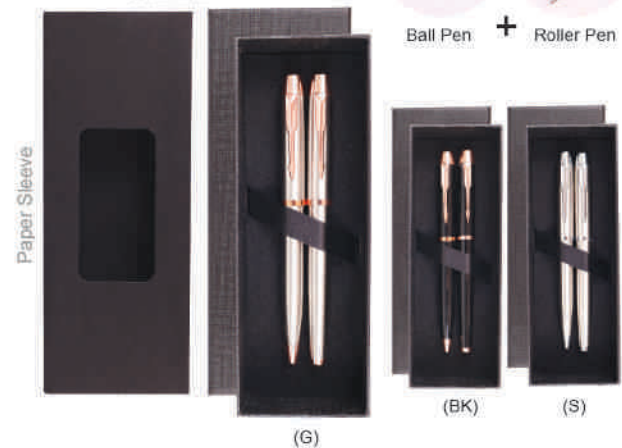

## MP 316-SET

Material : Pen - Metal, Box - Paper  
Colour : Silver / Black / Gold  
Weight : 122g±/pc  
Packaging : with B 306 Box  
Printing :   

Ball Pen + Roller Pen

(G) (BK) (S)