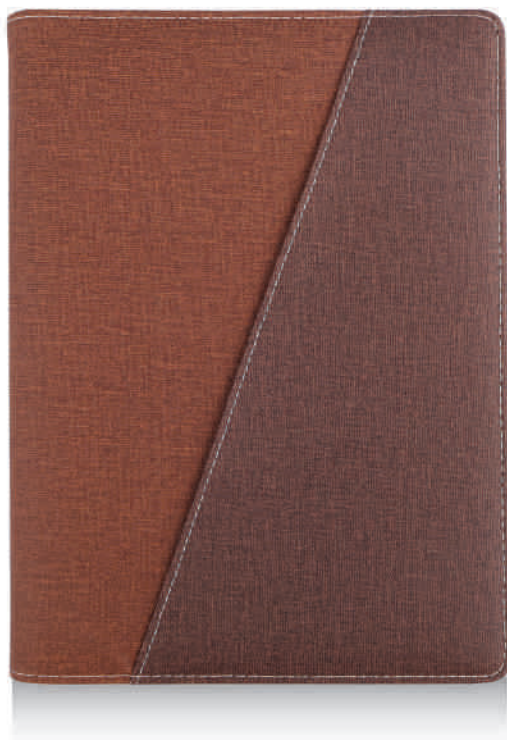

Stationery, Organizer & Notebook

Page 161 - 170

Pencil Pouch / Stationery Set / Ruler / Pen Holder / Highlighter / Organizer /
Notebook / Post It Note / Coin Box