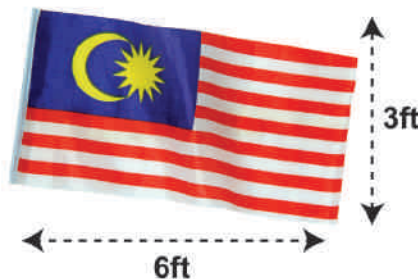

F 831

Malaysia Flag

Size : 3ft (H) x 6ft (L)
Material : Nylon
Weight : 81g±/pc