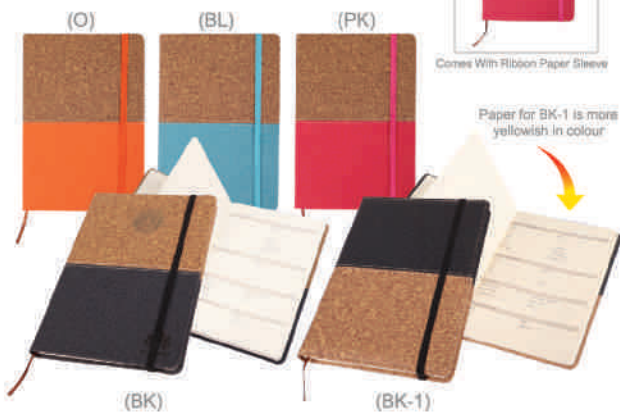

NB 3376

Notebook

Size : 21.2cm (H) x 14.5cm (L)
Material : PU (Cover) + Paper (70gsm)
Colour : Black / Black-1 / Orange / Blue / Pink
Weight : 255g±/pc
Printing :

Paper for BK-1 is more yellowish in colour