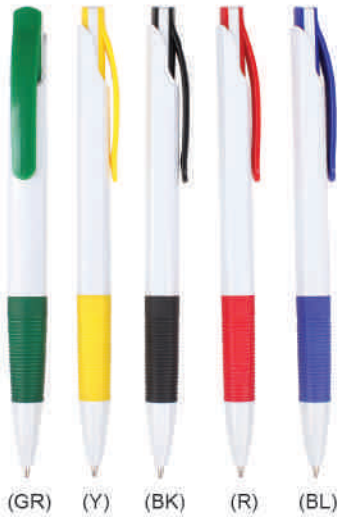

### Y 4656

*Ball Pen with Highlighter*

Material : Plastic  
Weight : 11g±/pc  
Packaging : with Box

Printing:  