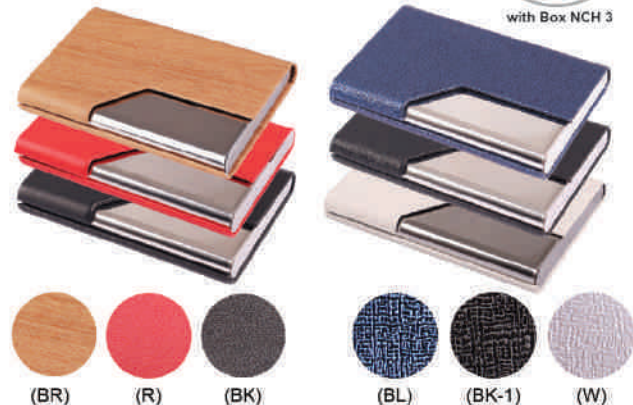

NCH 061-II

Name Card Holder

Size : 9.5cm (H) x 6cm (L) x 1.3cm (W)
Material : PU
Colour : Black / Red / Maroon / D.Blue / L.Blue / Brown
Weight : 71g±/pc
Printing :

NCH 344

Name Card Holder

Size : 0.7cm (H) x 9.3cm (L) x 5.6cm (W)
Material : Aluminium
Colour : Black
Weight : 25g±/pc
Printing :

NCH 060-II

Name Card Holder

Size : 9.6cm (H) x 6cm (L) x 1.4cm (W)
Material : PU
Colour : Blue / Black / Gold / Red / Grey
Weight : 93g±/pc
Printing :

NCH 031-II

Name Card Holder

Size : 9.5cm (H) x 6cm (L) x 1.2cm (W)
Material : PU
Colour : Red / Black / Blue / White / Black-1 / Brown
Weight : 67g±/pc
Printing :

NCH 342

Name Card Holder

Size : 0.7cm (H) x 9.3cm (L) x 6.3cm (W)
Material : Aluminium
Colour : Pink / Blue / Black / Gold

Weight : 19g±/pc
Printing :

ID 1120

PU ID Card Holder with Lanyard

Size : 11cm (H) x 7.1cm (L)
Material : PU
Colour : Blue / Black / Red
Weight : 33g±/pc
Printing :