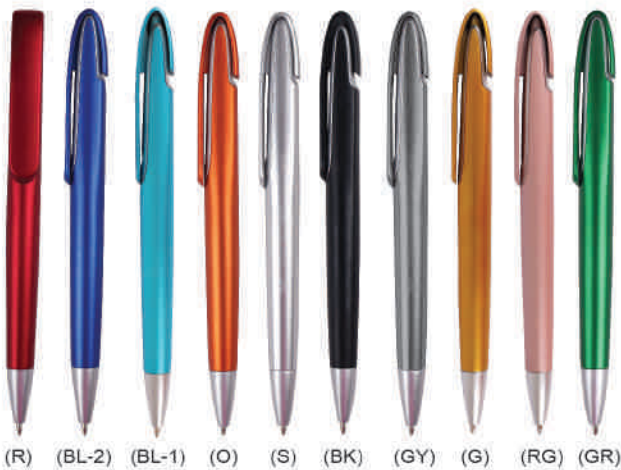

Y 7365-II

Material : Plastic
Weight : 10g±/pc
Packaging : with Box

Printing:

(R) (BL-2) (BL-1) (O) (S) (BK) (GY) (G) (RG) (GR)