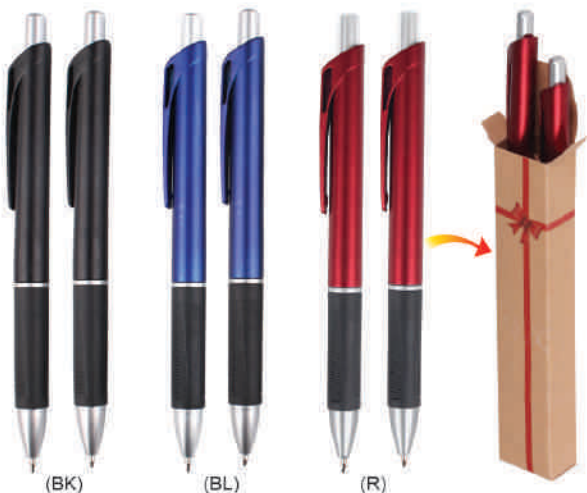

### Y 9326-T

Pen Set (Ball Pen + Mechanical Pencil)

Material : Plastic  
Weight : 23g±/pc  
Packaging : with Box

Printing:  