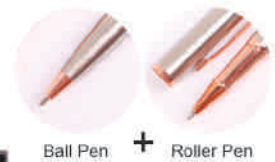

## MP 316-SET

Material : Pen - Metal, Box - Paper  
Colour : Silver / Black / Gold  
Weight : 122g±/pc  
Packaging : with B 306 Box  
Printing :   

Ball Pen + Roller Pen

(G) (BK) (S)