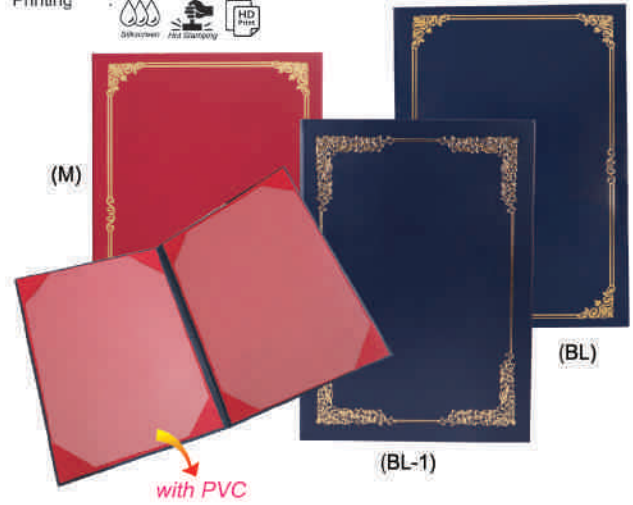

CF 625-II

A4 Certificate Holder

- Size : 31cm (H) x 22.5cm (L)
- Material : Paper
- Colour : Blue / Blue-1 / Maroon
- Weight : 324g±/pc
- Printing :