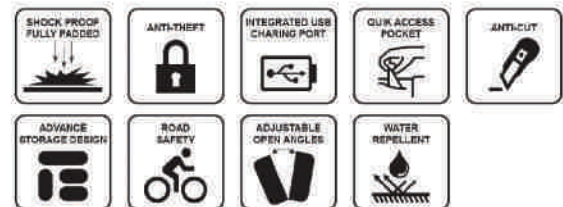

BL 1757 D

Laptop Backpack

Size : 41cm (H) x 29cm (L) x 14cm (W)
Material : Polyester
Colour : Black / Grey

Weight : 700g±/pc
Printing :

USB Charging Port   More Compartment