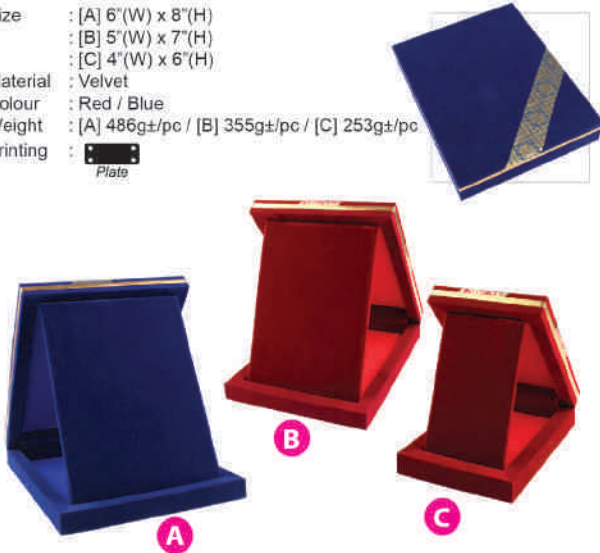

BWP 2741

Velvet Box

Size : [A] 6"(W) x 8"(H)
: [B] 5"(W) x 7"(H)
: [C] 4"(W) x 6"(H)
Material : Velvet
Colour : Red / Blue
Weight : [A] 486g±/pc / [B] 355g±/pc / [C] 253g±/pc
Printing : Plate