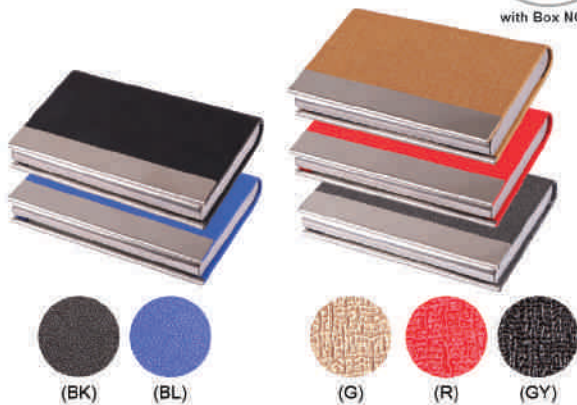

NCH 061-II

Name Card Holder

Size : 9.5cm (H) x 6cm (L) x 1.3cm (W)
Material : PU
Colour : Black / Red / Maroon / D.Blue / L.Blue / Brown
Weight : 71g±/pc
Printing :

NCH 344

Name Card Holder

Size : 0.7cm (H) x 9.3cm (L) x 5.6cm (W)
Material : Aluminium
Colour : Black
Weight : 25g±/pc
Printing :

NCH 060-II

Name Card Holder

Size : 9.6cm (H) x 6cm (L) x 1.4cm (W)
Material : PU
Colour : Blue / Black / Gold / Red / Grey
Weight : 93g±/pc
Printing :

NCH 031-II

Name Card Holder

Size : 9.5cm (H) x 6cm (L) x 1.2cm (W)
Material : PU
Colour : Red / Black / Blue / White / Black-1 / Brown
Weight : 67g±/pc
Printing :

NCH 342

Name Card Holder

Size : 0.7cm (H) x 9.3cm (L) x 6.3cm (W)
Material : Aluminium
Colour : Pink / Blue / Black / Gold

Weight : 19g±/pc
Printing :

ID 1120

PU ID Card Holder with Lanyard

Size : 11cm (H) x 7.1cm (L)
Material : PU
Colour : Blue / Black / Red
Weight : 33g±/pc
Printing :