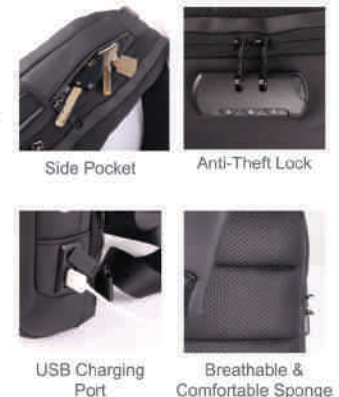

ADB 9036 LAPTOP BACKPACK

Size : 43cm (H) x 29cm (L) x 12cm (W)
Material : Water Resistant Nylon
Colour : Black
Weight : 1.05kg±/pc
Printing : Silkscreen HD Print

ADB 9042 SLING BAG

Size : 32cm (H) x 17cm (L) x 7cm (W)
Material : 900D Water Resistant Material
Colour : Black
Compartment : 2
Weight : 359g±/pc
Printing : Silkscreen HD Print