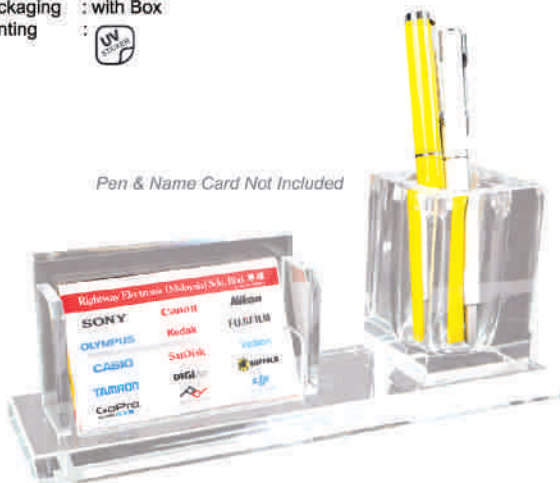

### CY 529

Crystal Pen Holder & Name Card Holder

- Size : 8.8cm (H) x 21.8cm (L) x 6.3cm (W)
- Material : Crystal
- Weight : 784g±/pc
- Packaging : with Box
- Printing : 

Pen & Name Card Not Included

\* Image shown is for illustration purpose only \*