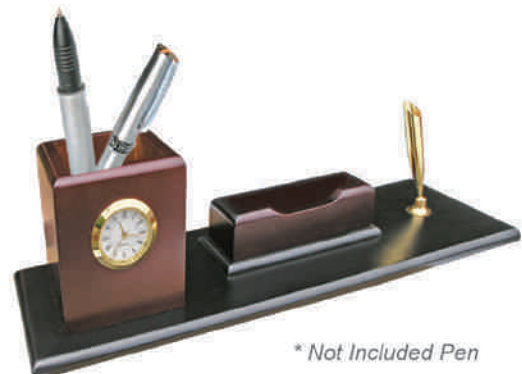

Size : 34.4cm (L) x 11cm (W)  
 Material : Wooden  
 Colour : Black + Brown  
 Weight : 528g±/pc  
 Printing :   

*\* Not Included Pen*