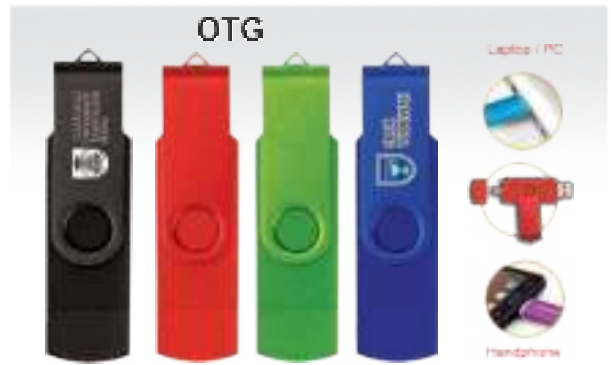

**USW 601
Thumb Drive (Type C)**

Color : Black / Red / Green / Blue

Printing Methods :