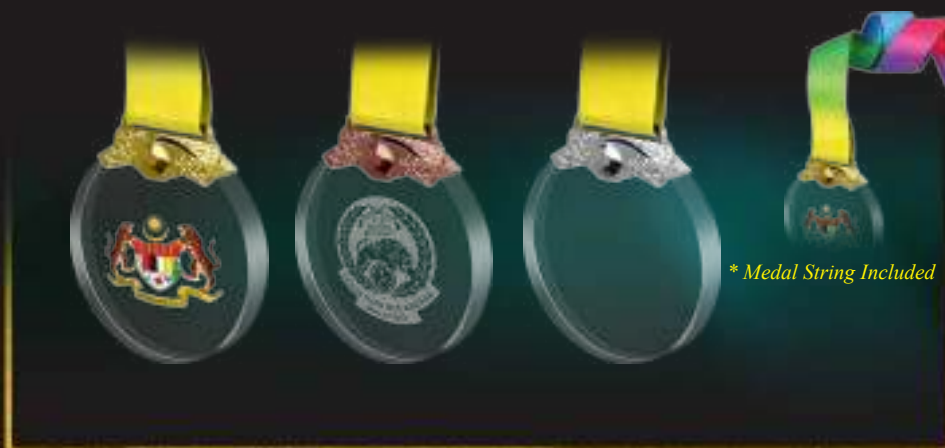

Medal

CHM 122
Crystal Hanging Medal
Diameter : 7cm
Colour : Gold / Bronze / Silver

Printing Methods :