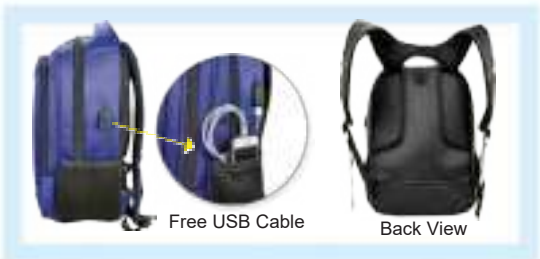

## LT 9063 NEW

Compartments : 3

**Laptop Back Pack** (Fully Padded Bag)

Material : Nylon 2240 D  
Size : 48cm(H) x 34cm(L) x 21cm(W)  
Colour : Blue / Maroon

Printing Methods :

Free USB Cable

Back View

**LT 9139** NEW  
**Laptop Back Pack (Fully Padded Bag)**