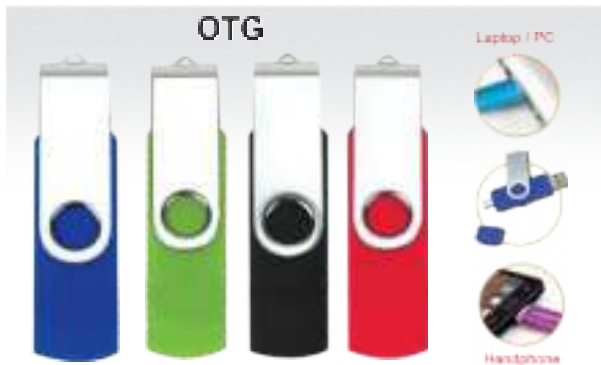

**USW 001-2
Thumb Drive (Type C)**

Color : Blue / Green / Black / Red

Printing Methods: