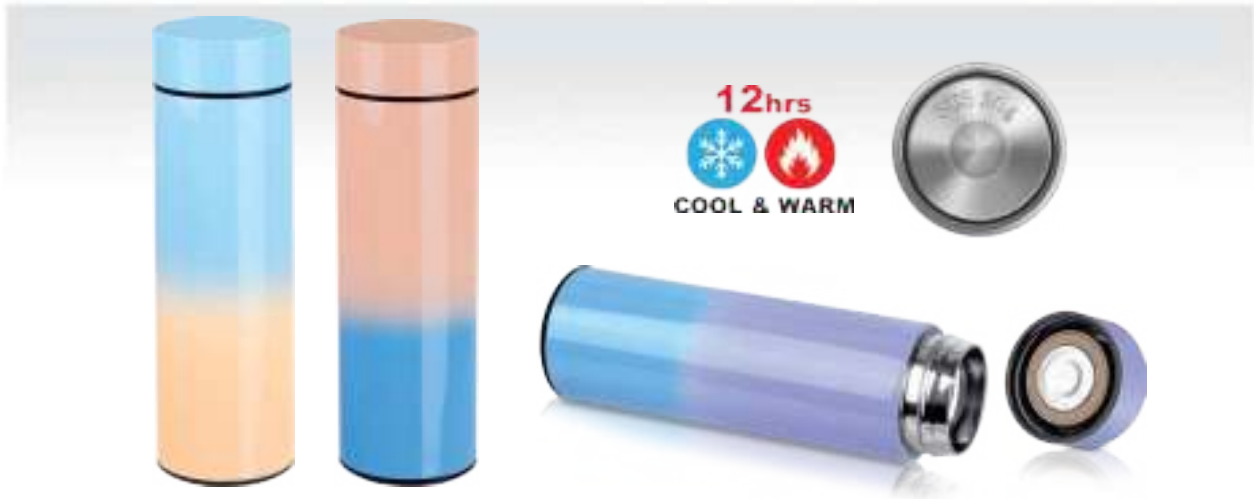

Vacuum Flask

ST 7236 Stainless Steel Vacuum Flask (Double Wall)

Packaging : Box

Material : Food Grade Stainless Steel 304
Capacity : 500ml
Colour : Purple / Blue / Pink

Printing
Methods :