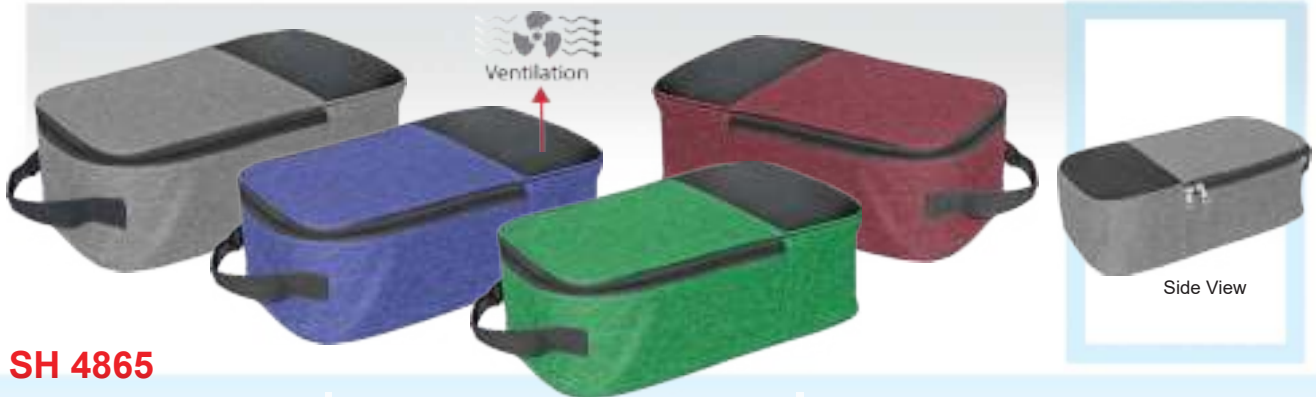

SH 4820
Multi Purpose Bag @ Shoes Bag

Material : Top Grade Poly Fiber
Size : 34cm(H) x 21cm(L) x 12cm(W)
Colour : Blue / Red / Black

Printing Methods :

SH 4865
Multi Purpose Bag @ Shoes Bag

Material : 2 Tone Imported Nylon
Size : 15cm(H) x 36cm(L) x 21cm(W)
Colour : Grey / Blue / Green / Maroon

Printing Methods :