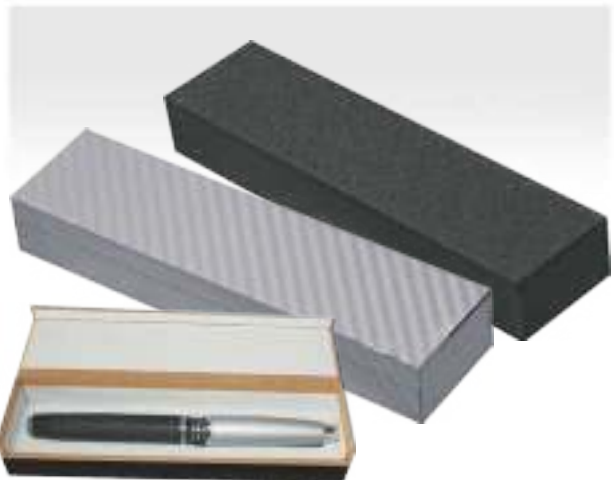

WB 03 Wooden Box ** Pen Not Included*

Color : Black / Silver

Printing Methods :