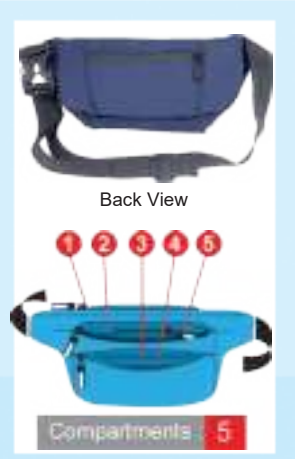

WPB 1320 Waterproof Pouch Bag

Material : Waterproof 2 layer PVC
Size : 15cm(H) x 33cm(L) x 4cm(W)
Colour : Blue / Grey / Black

Printing Methods :

WPB 1308 Waterproof Pouch Bag

Material : Waterproof 2 Layer PVC
Size : 13cm(H) x 26cm(L) x 11cm(W)
Colour : Red+Black

Printing Methods :

WBP 303 Waterproof Bag

Material : Waterproof 2 Layer PVC
Size : 38cm(H) x 23.5cm(L) x 23.5cm(W)
Colour : Orange / Black / Yellow / Pink

Printing Methods :

WBP 305 Waterproof Bag

Material : Waterproof 2 Layer PVC
Size : 37cm(H) x 29cm(L) x 29cm(W)
Colour : Blue / Yellow / Black / Green

Printing Methods :