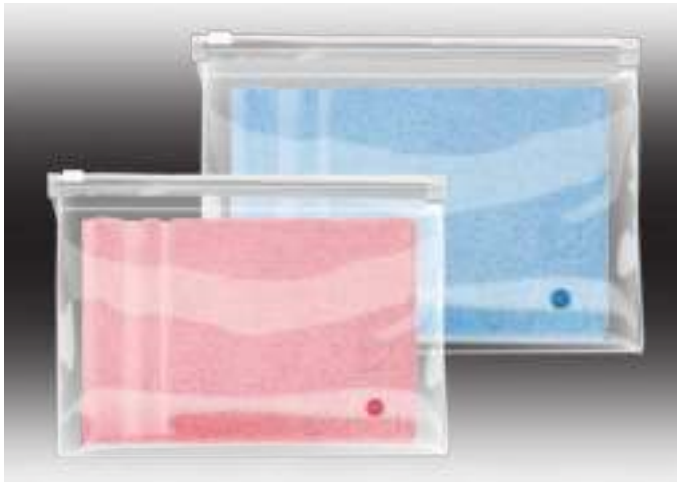

PVC 04 Face Towel Casing Size : 20cm(H) x 25cm(L)
PVC 05 Bath Towel Casing Size : 35cm(H) x 40cm(L)

Material : PVC
Colour : Matt

Printing Methods :