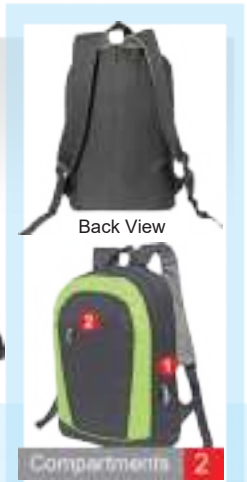

BP 4715
Back Pack

Material : Nylon 600 D
Size : 46cm(H) x 31cm(L) x 13cm(W)
Colour : Green / Blue / Red / Orange

Printing Methods :

BP 7272
Back Pack

Material : Nylon 600 D
Size : 43cm(H) x 31cm(L) x 14cm(W)
Colour : Red / Yellow / Blue

Printing Methods :

BP 4320
Back Pack

Material : Nylon 600D
Size : 41cm(H) x 29cm(L) x 12cm(W)
Colour : N.Blue / Turquoise / Red

Printing Methods :

BPZ 8199
Back Pack

Material : Nylon 600 D
Size : 48cm(H) x 30cm(L) x 13cm(W)
Colour : Army

Printing Methods :