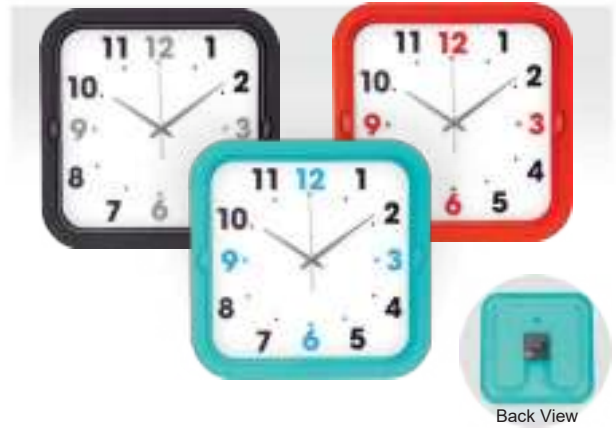

## CLK 3018 Round Wall Clock

Diameter : 26cm  
Colour : Black / Red / Turquoise

Printing Methods

\*\*\* NOT included battery