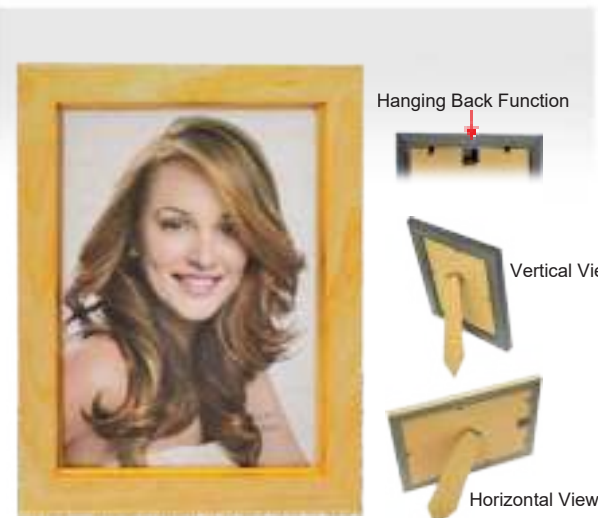

Hanging Back Function

Vertical View

Horizontal View

PF 110 Photo Frame

Size : 5" x 7" (5R)

Printing Methods :

PF 210 Photo Frame

Size : 4" x 6" (4R)

Printing Methods :