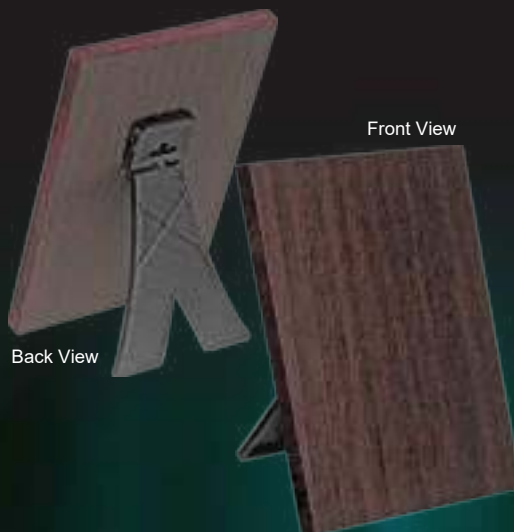

WP 40 Wooden Plaque

Front View

Back View

Suitable for Aluminium Heat Transfer & Gold Silver Sticker

Size :
(A) 6" x 8"
(B) 5" x 7"
(C) 4" x 6"

Colours : Wood
Printing Methods: