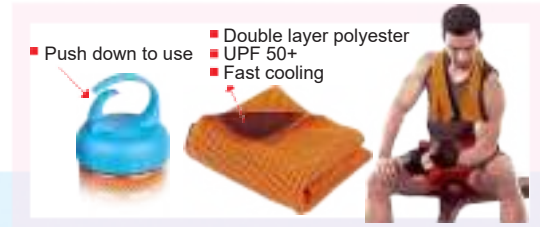

## HOT 03 Bath Towel Weight : 280gms

Material : 100% Cotton  
Size : 68cm(H) x 137cm(L)  
Colour : Pure White

Printing Methods:

Suitable for Sport & Outdoors event

**ST 9110 Ice Cooling Sport Towel**

Material : Polyester Microfiber  
 Size : 30cm(H) x 90cm(L)  
 Color : Orange / Grey / L.Blue / Green / Purple  
 Weight : 97gm±  
 Printing Methods: