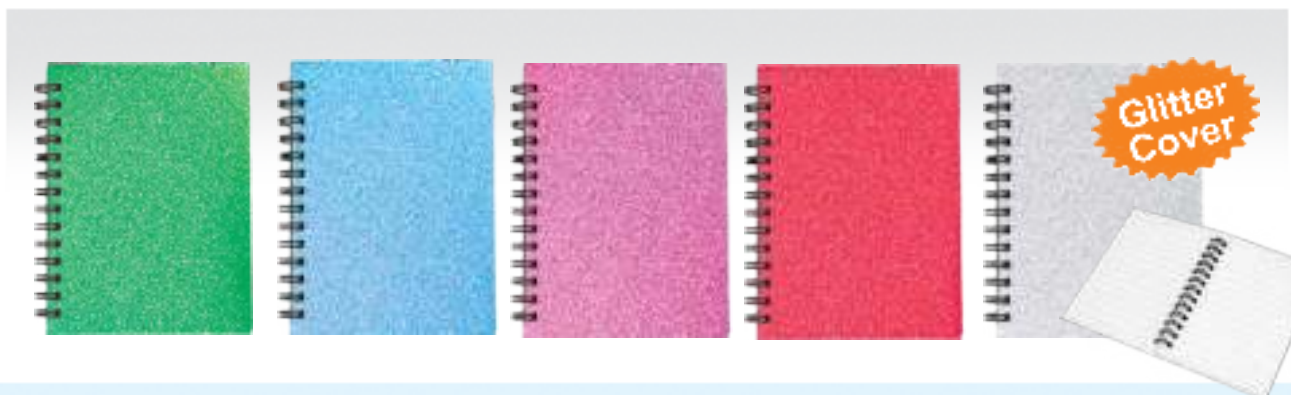

**NB 1781 Notebook with Restick Memo Pad**

Size : 14.5cm(H) x 10.5cm(L)  
 Colour : Blue / Red / Yellow

Printing Methods :  

**NB 1032 Glitter Notebook (Pocket size)**

Size : 12.5cm(H) x 9cm(L)  
 Colour : Green / Blue / Purple / Red / Silver