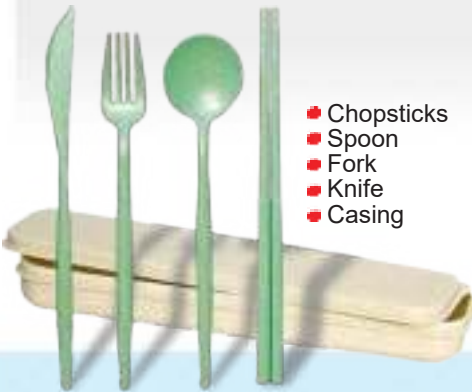

- Chopsticks
- Spoon
- Fork
- Knife
- Casing