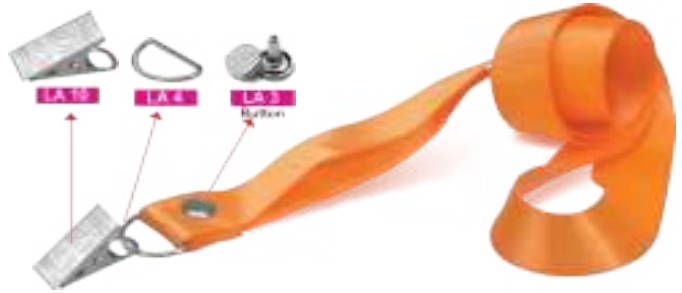

LY 20 NEW Nylon Lanyard 20mm

Color : Red / Orange / A.Green / R.Blue / N.Blue / Black

Printing Methods :