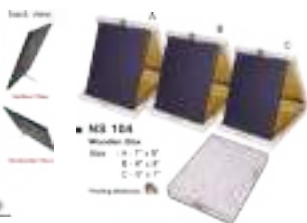

Medal

Color : Yellow / Grey / Brown

Printing Methods

Medal String with
PU finishing 1 inch

Size : 21cm x 21cm
Color : Bronze

Printing Methods

WP 40 Wooden Plaque

Suitable for Aluminium Heat Transfer & Gold Silver Sticker

Size :
(A) 6" x 8"
(B) 5" x 7"
(C) 4" x 6"

Colours : Wood
Printing Methods:

STOCK CLEARANCE

Size : 10" x 10"
Printing Methods: